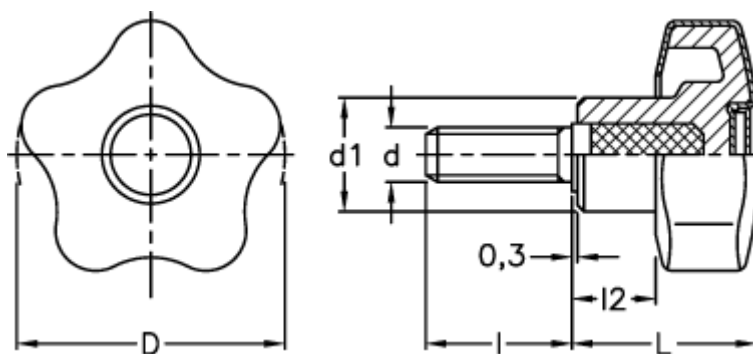

Article number: 23021699134

Description: E+G Lobe knobs

VCT.43 p-M8x25 SOFT C4 RAL1021 - yellow cap

Measures

D	= 43
d1	= 17.0
d 6g	= M8
l	= 25
L	= 29.0
l2	= 11.0